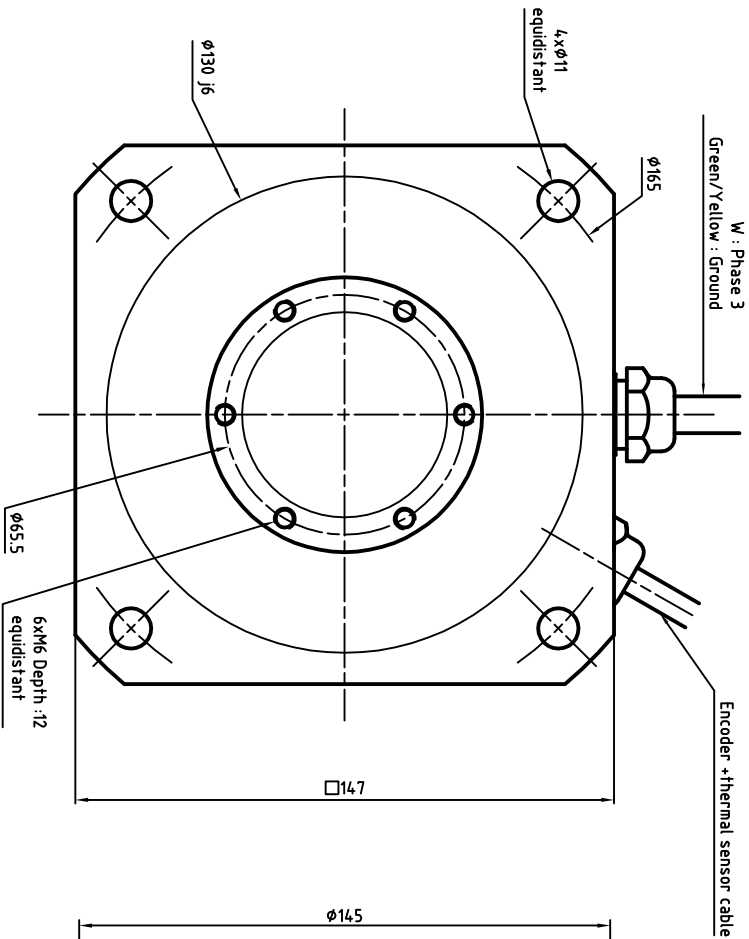

Power cable diameter and section depends on rated current
 U : Phase 1
 V : Phase 2
 W : Phase 3
 Green/Yellow : Ground

ENCODER SIGNAL COLORS

Wires colors	ERN1387	ERN1381	ECN1313	EON1325
White	A+	0V	Up	Up
Brown	A-	Up	0V	0V
Green	R+	A+	A+	A+
Yellow	R-	A-	A-	A-
Pink	D+	B-	B-	B-
Grey	D-	B+	B+	B+
Blue	C+	R+	DATA+	DATA+
Red	C-	R-	DATA-	DATA-
Black	Thermal	Thermal	CLOCK+	CLOCK+
Violet	Thermal	Thermal	CLOCK-	CLOCK-
Grey/Pink	B+	N/A	Thermal	Thermal
Red/Blue	B-	N/A	Thermal	Thermal
White/Green	0V	N/A	N/A	N/A
Brown/Green	Up	N/A	N/A	N/A