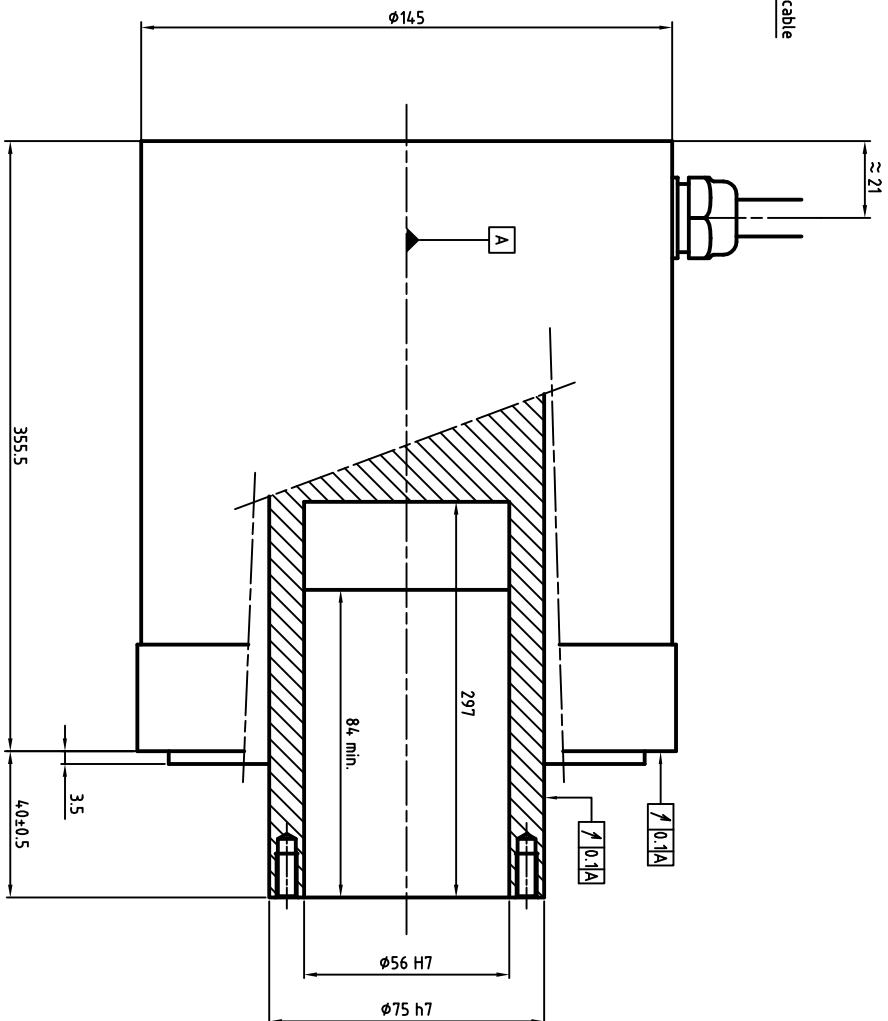

Power cable diameter and section depends on rated current
 U : Phase 1
 V : Phase 2
 W : Phase 3
 Green/Yellow : Ground

ENCODER SIGNAL COLORS

Wires colors	ERN1387	ERN1381	ECN1313	EON1325
White	A+	0V	Up	Up
Brown	A-	Up	0V	0V
Green	R+	A+	A+	A+
Yellow	R-	A-	A-	A-
Pink	D+	B-	B-	B-
Grey	D-	B+	B+	B+
Blue	C+	R+	DATA+	DATA+
Red	C-	R-	DATA-	DATA-
Black	Thermal	Thermal	CLOCK+	CLOCK+
Violet	Thermal	Thermal	CLOCK-	CLOCK-
Grey/Pink	B+	N/A	Thermal	Thermal
Red/Blue	B-	N/A	Thermal	Thermal
White/Green	0V	N/A	N/A	N/A
Brown/Green	Up	N/A	N/A	N/A